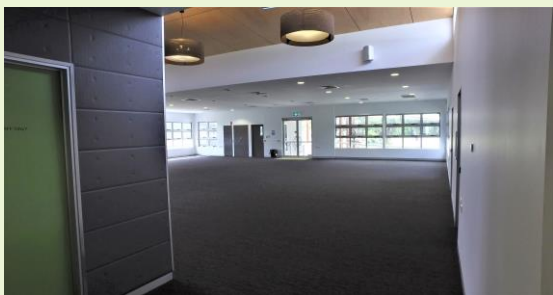

Bookings for Parties

For bookings such as 18th or 21st birthday parties or the like, the event organiser must register the party with Party Safe through the Queensland Police Service with additional security to also be provided based upon the envisaged number of attendees.

Pictured: Multipurpose hall